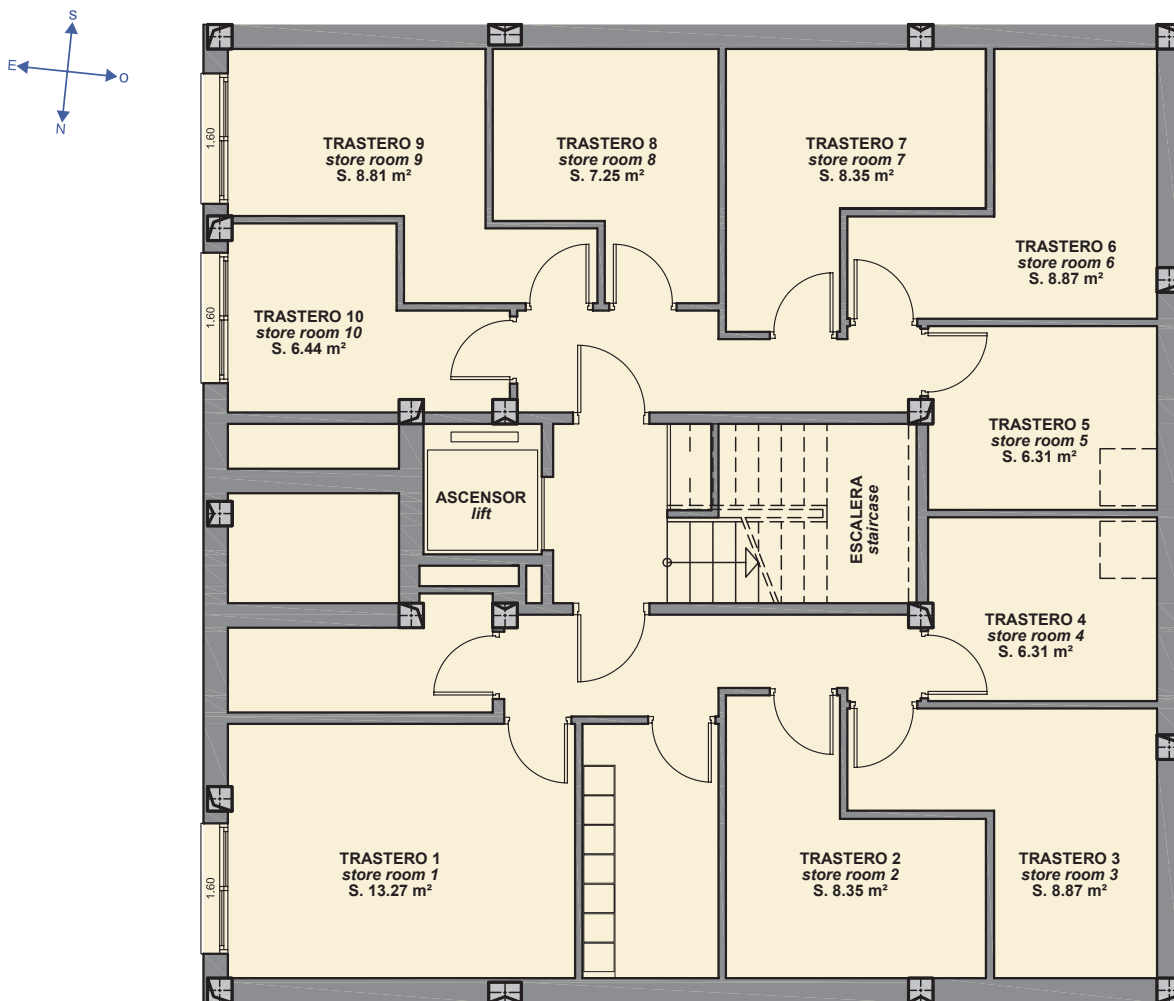

PLANO SÓTANOS *Store room plan*

TRASTERO 1 (piso bajo B) Store room 1 (apartment ground floor B)	13.27 m ²
TRASTERO 2 (piso 3ªA) Store room 2 (apartment 3ªA)	8.35 m ²
TRASTERO 3 (piso bajoA) Store room 3 (apartment ground floorA)	8.87 m ²
TRASTERO 4 (piso 1ªA) Store room 4 (apartment 1ªA)	6.31 m ²
TRASTERO 5 (piso 1ªB) Store room 5 (apartment 1ªB)	6.31 m ²

TRASTERO 6 (piso 2ª A) Store room 6 (apartment 2ªA)	8.87 m ²
TRASTERO 7 (piso 3ªB) Store room 7 (apartment 3ªB)	8.35 m ²
TRASTERO 8 (piso 4ªA) Store room 8 (apartment 4ªA)	7.25 m ²
TRASTERO 9 (piso 2ªB) Store room 9 (apartment 2ªB)	8.81 m ²
TRASTERO 10 (piso 4ªB) Store room 10 (apartment 4ªB)	6.44 m ²